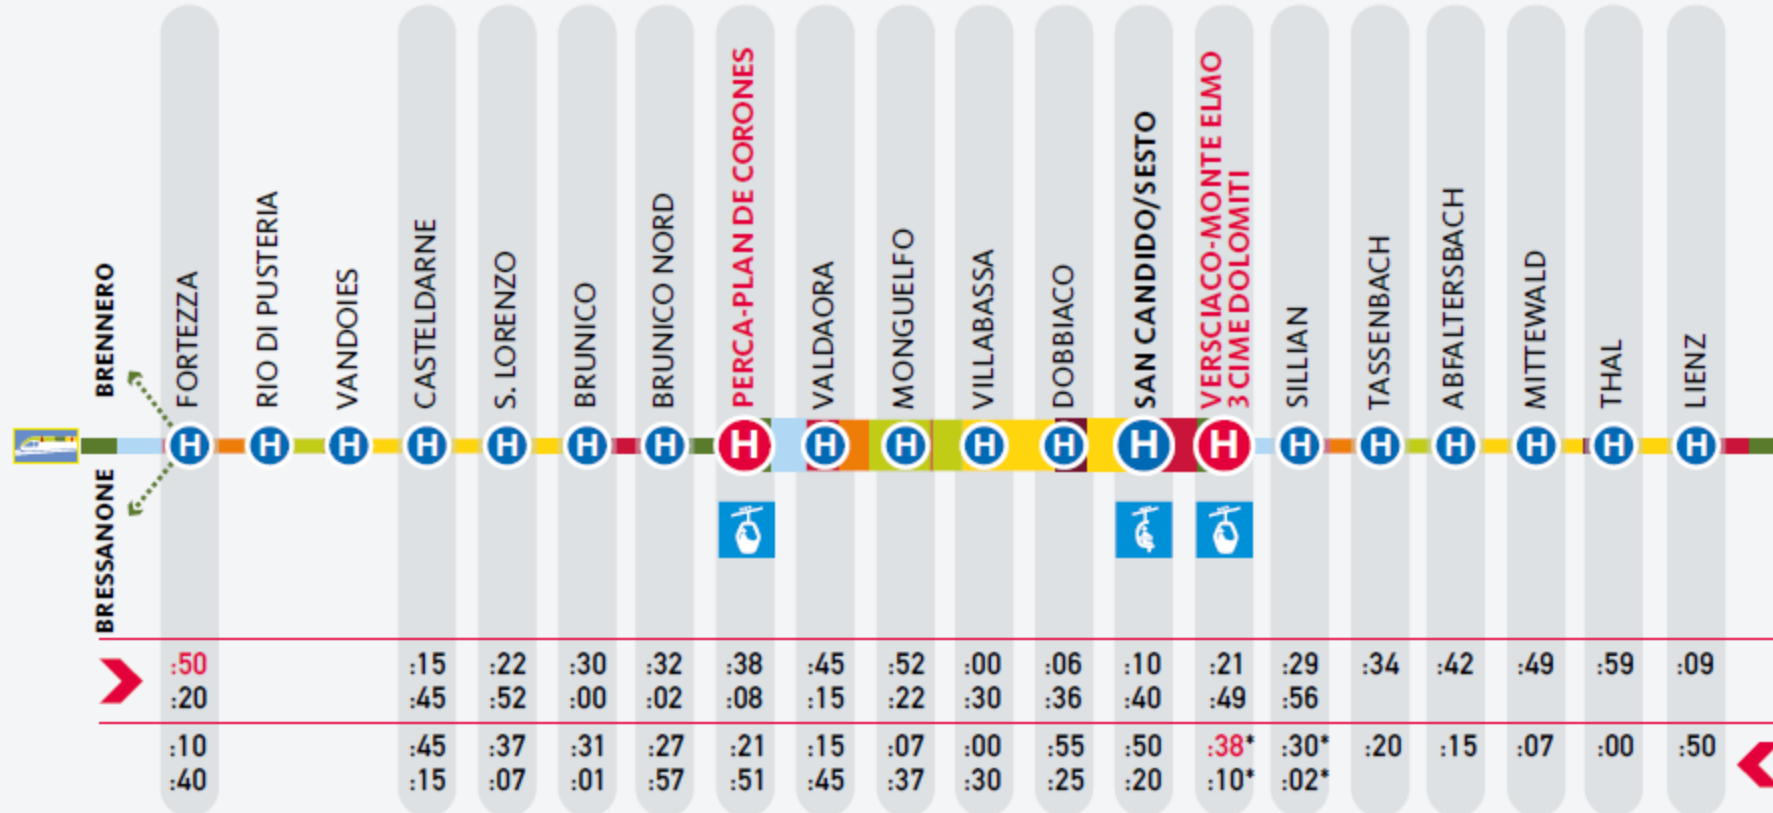

TRAIN CONNECTION PLAN DE CORONES – 3 ZINNEN DOLOMITES

TIMETABLE Departures times valid in each case from 6:50 am (Fortezza) till 6:38 pm (Versciaco)

Subject to change

*Runs only Sat, Sun and on Austrian public holidays at 12:38 pm and 13:10 pm at Versciaco and at 12:30 pm and 13:02 pm at Sillian.